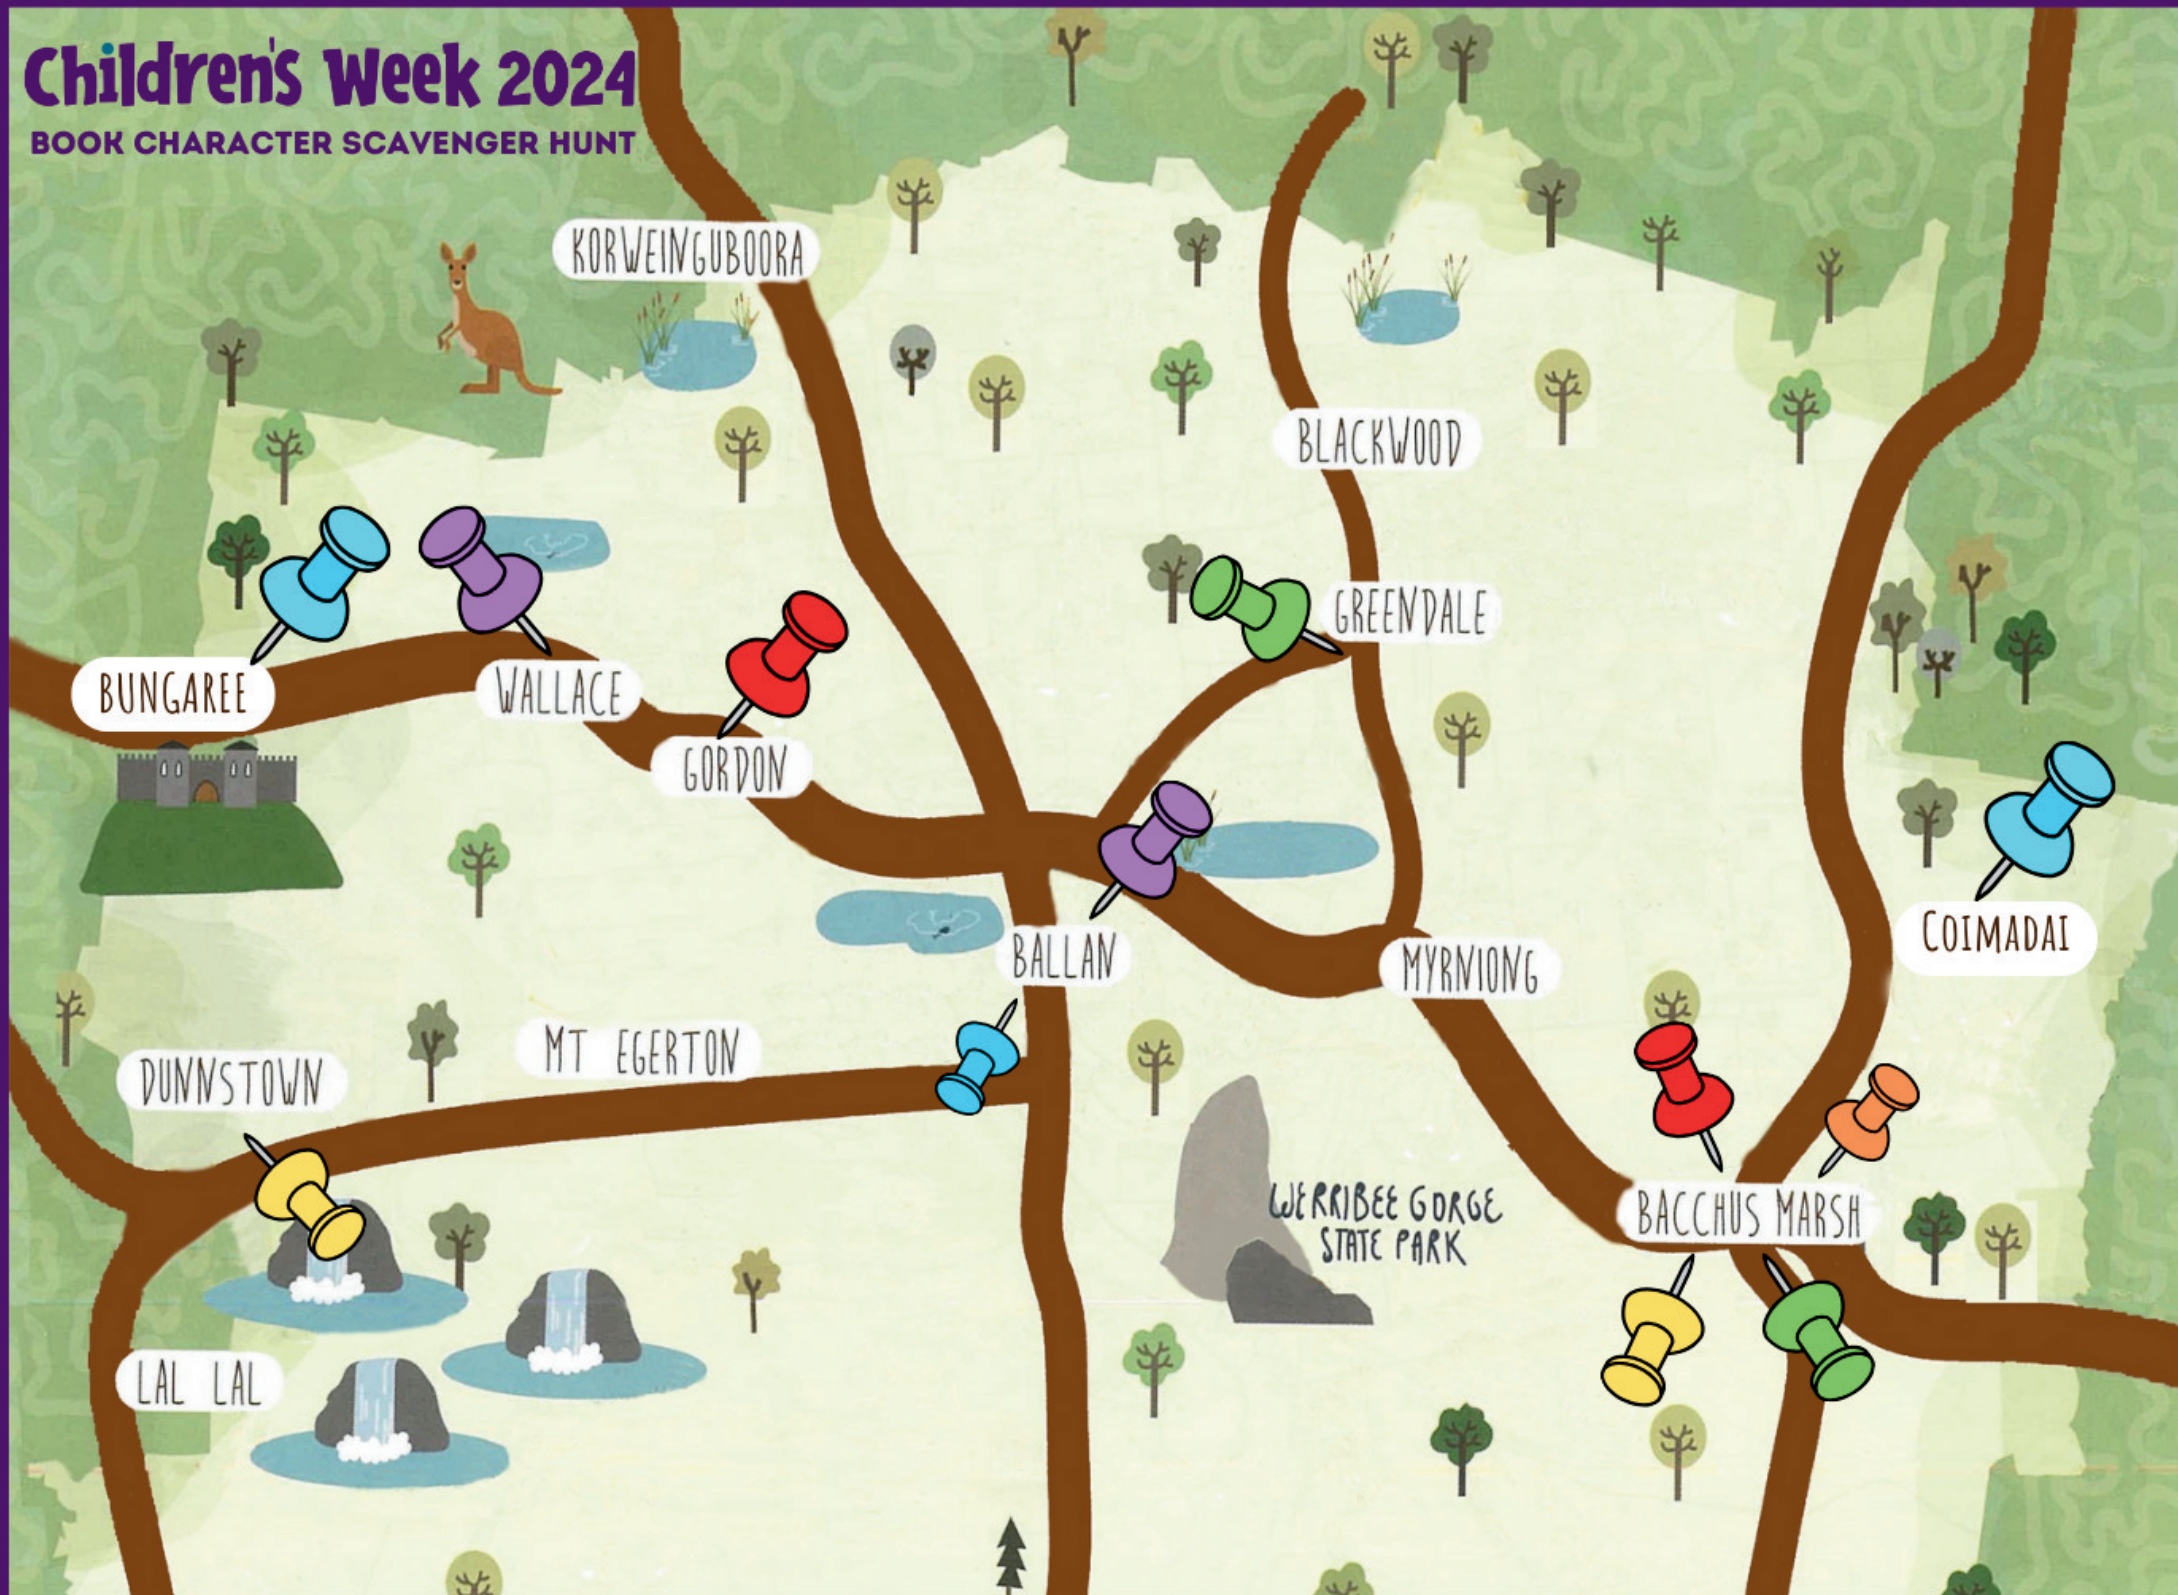

Children's Week 2024

BOOK CHARACTER SCAVENGER HUNT

Monday 21 October – Monday 28 October

Children have the right to a clean and safe environment.

Open to children 0 - 12 years of age.

Search the Playgrounds, Recreation Reserves and Libraries of Moorabool Shire this Children's Week to find book character pictures hidden throughout

Scavenger Hunt begins: Monday 21 October 2024.

Entries Close: Monday 28 October 2024.

Children's Week 2024

BOOK CHARACTER SCAVENGER HUNT

Name:

Contact #:

Age:

Which Book Characters can you find at these locations?

Entries close: Monday 28 October 2024

Children's Week 2024

BOOK CHARACTER SCAVENGER HUNT

Monday 21 October – Monday 28 October

Who did you find at each location?

Write the answer in or cut them out and stick them in!

Children's Week 2024

BOOK CHARACTER SCAVENGER HUNT

Parks & Playgrounds

1. Lerderderg Library, 215 Main Street, Bacchus Marsh.
2. Maddingley Park, 1 Taverner Street, Bacchus Marsh.
3. Telford Park - All Abilities Trail, 88 Wittick Street, Darley.
4. Gordon Tennis, Basketball and Skate Park, 45 Main Street, Gordon.
5. Wallace Recreation Reserve. Playground, Ormond Road, Wallace.
6. Merrimu Reservoir Picnic Area, Diggers Rest-Coimadai Road, Coimadai.
7. Ballan Library, 143 Inglis Street, Ballan.
8. Bungaree Recreation Reserve, Bungaree-Wallace Rd, Bungaree.
9. Mill Park Reserve Playground, Mill Park Road, Ballan.
10. BMRRR All Abilities Adventure Playground, Bacchus Marsh-Ballieng Road, Maddingley
11. Dunnstown Recreation Reserve, 2855 Old Melbourne Rd, Dunnstown.
12. Egans Reserve, Bradys Ln, Greendale.